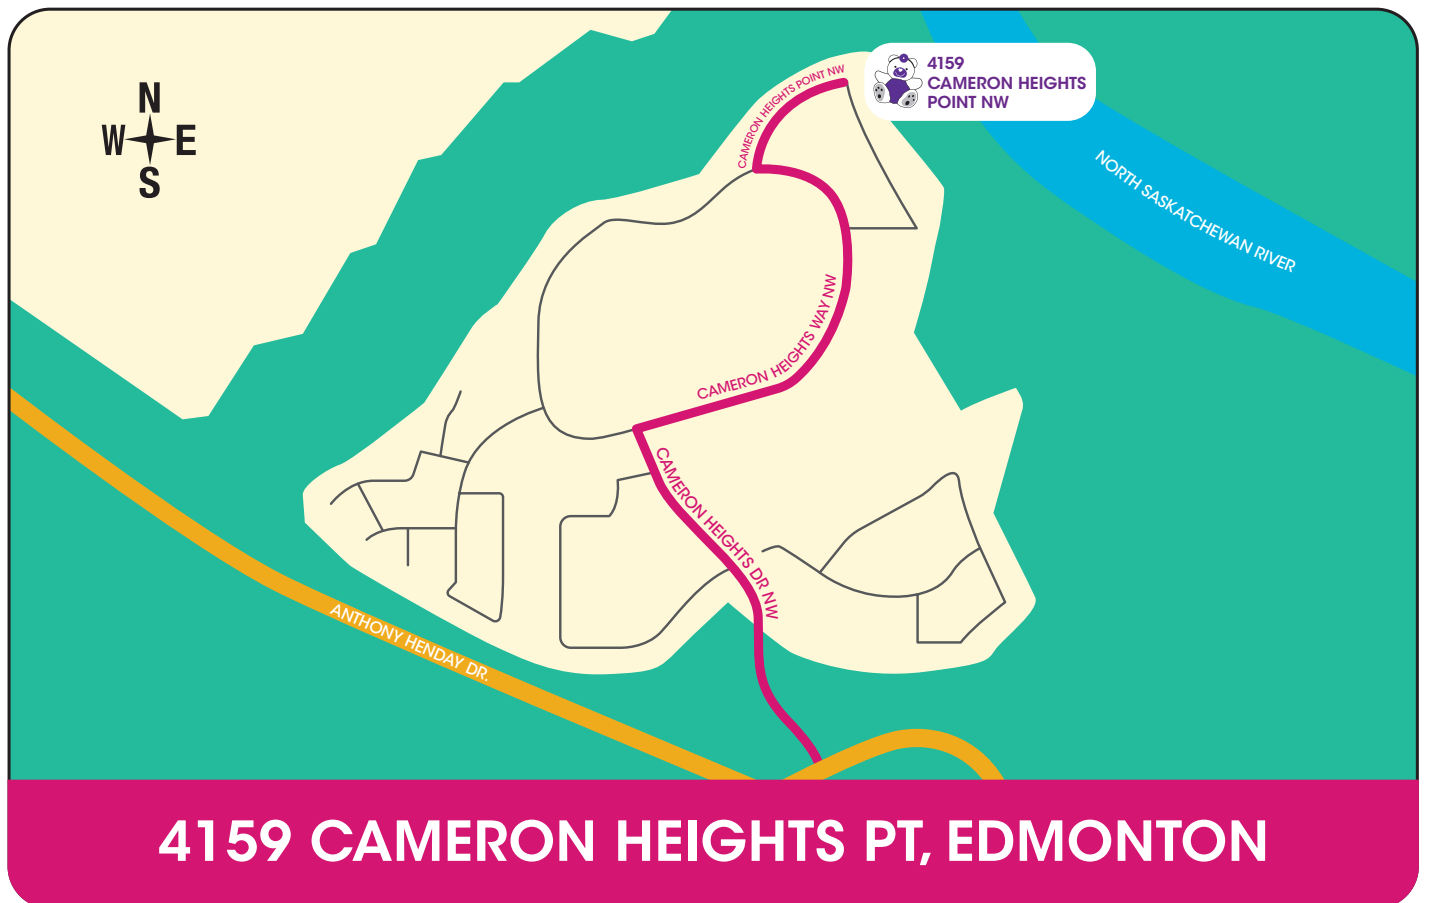

MIGHTY MILLIONS[®] LOTTERY

1. EXIT ANTHONY HENDAY DR AT CAMERON HEIGHTS DR
2. TURN RIGHT AT CAMERON HEIGHTS WAY NW
3. TURN RIGHT AT CAMERON HEIGHTS POINT NW
4. SHOWHOME WILL BE ON YOUR LEFT