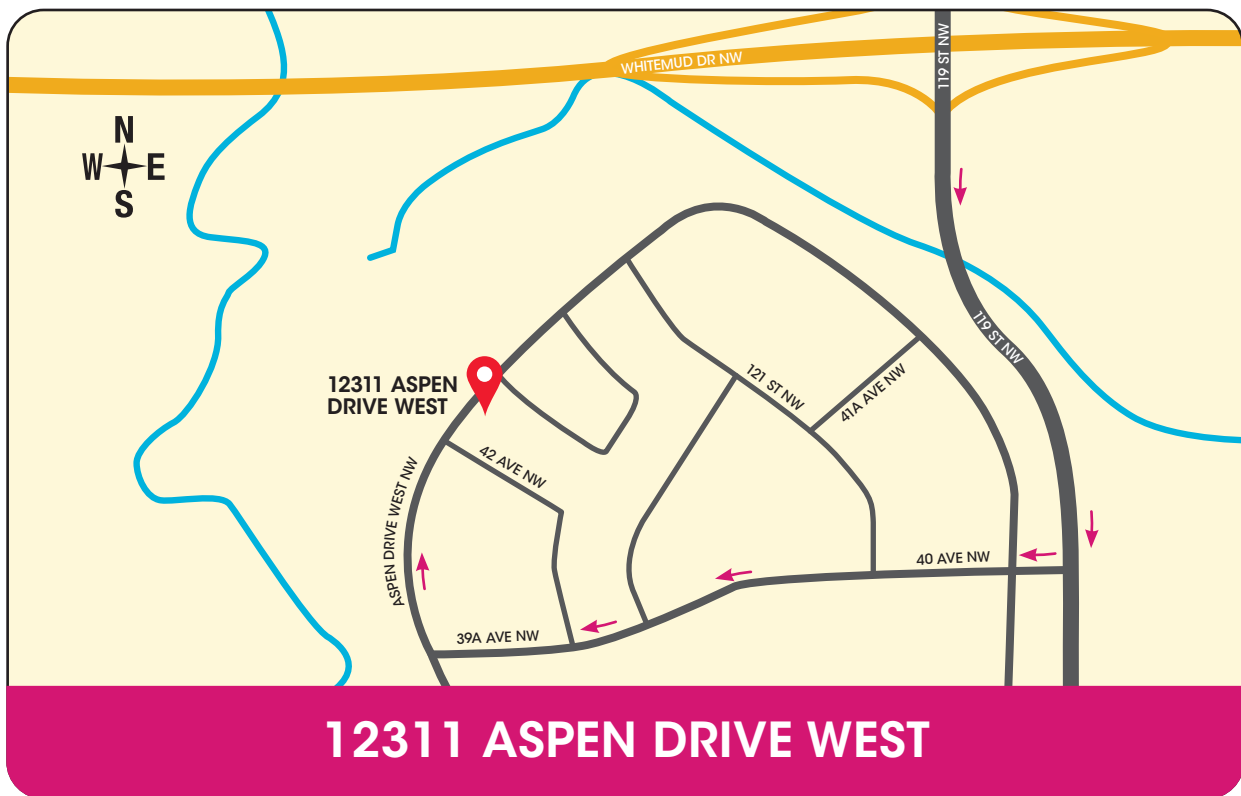

MIGHTY MILLIONS[®] LOTTERY

1. TURN RIGHT OFF WHITEMUD DRIVE NW ONTO 119 ST. NW
2. TURN RIGHT ON 40 AVE. NW AND CONTINUE AS IT TURNS INTO 39A AVE. NW
3. TURN RIGHT ON ASPEN DRIVE WEST NW
4. CONTINUE ON ASPEN DRIVE WEST NW AND THE SHOWHOME WILL BE ON YOUR RIGHT.